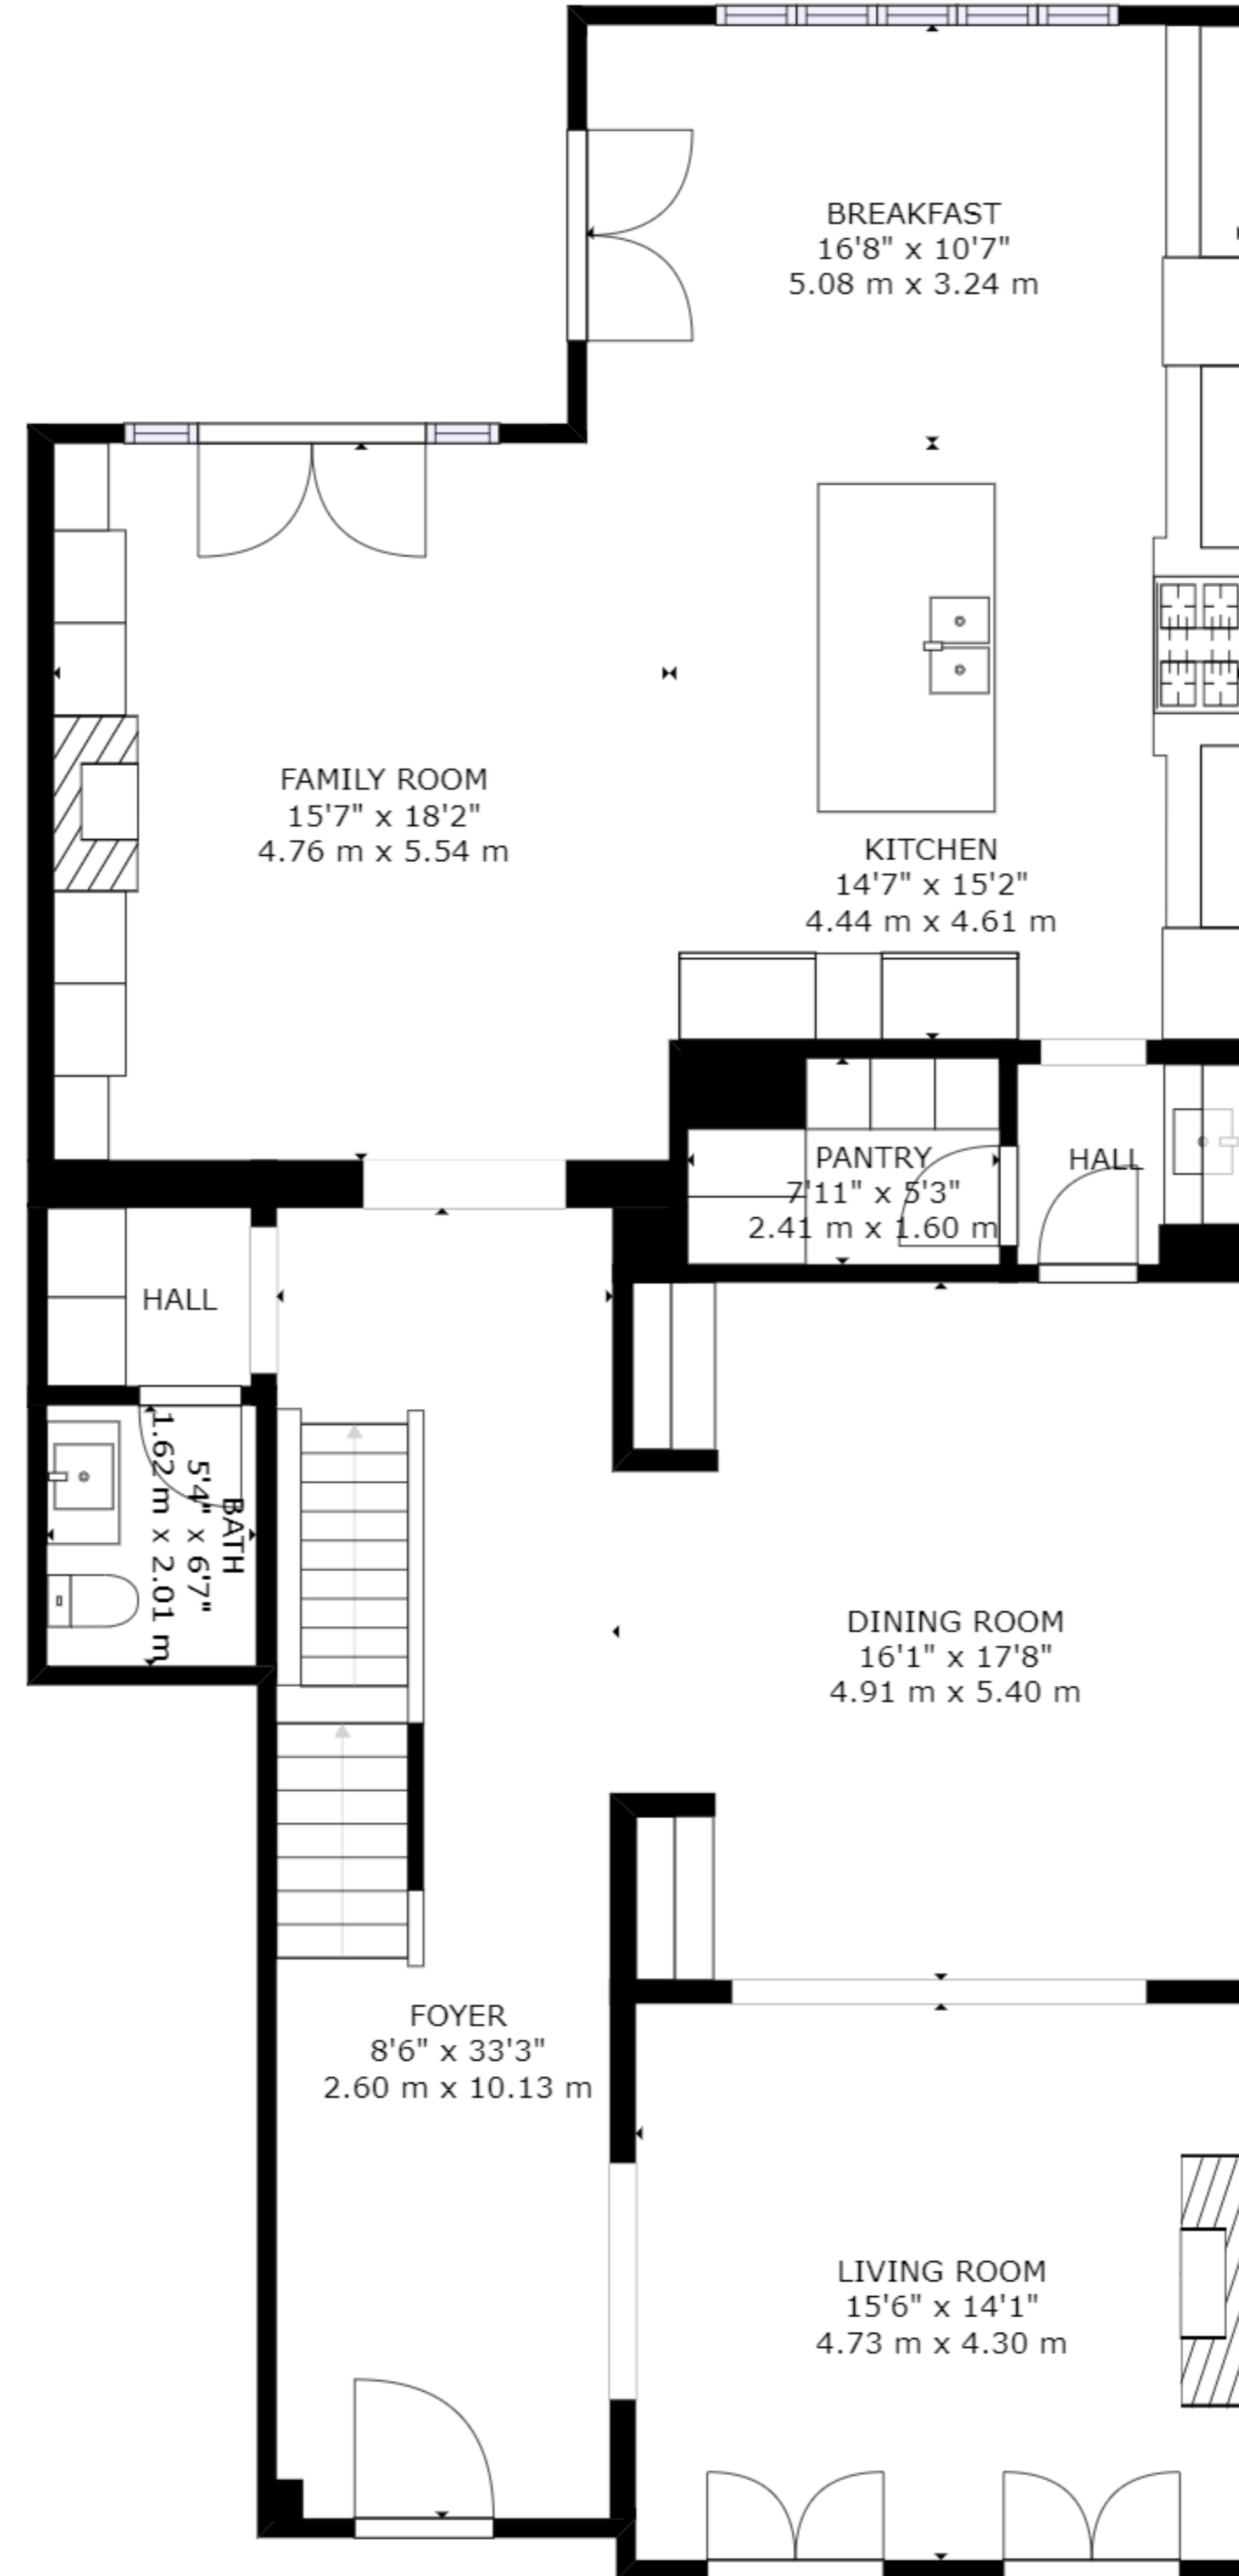

FLOOR 1

FLOOR 2

FLOOR 3

GROSS INTERNAL AREA
 FLOOR 1: 649 sq. ft, 60 m², FLOOR 2: 1666 sq. ft, 155 m²
 FLOOR 3: 1654 sq. ft, 154 m², EXCLUDED AREAS:
 GARAGE: 1511 sq. ft, 140 m²
 TOTAL: 3969 sq. ft, 369 m²
 SIZES AND DIMENSIONS ARE APPROXIMATE, ACTUAL MAY VARY.