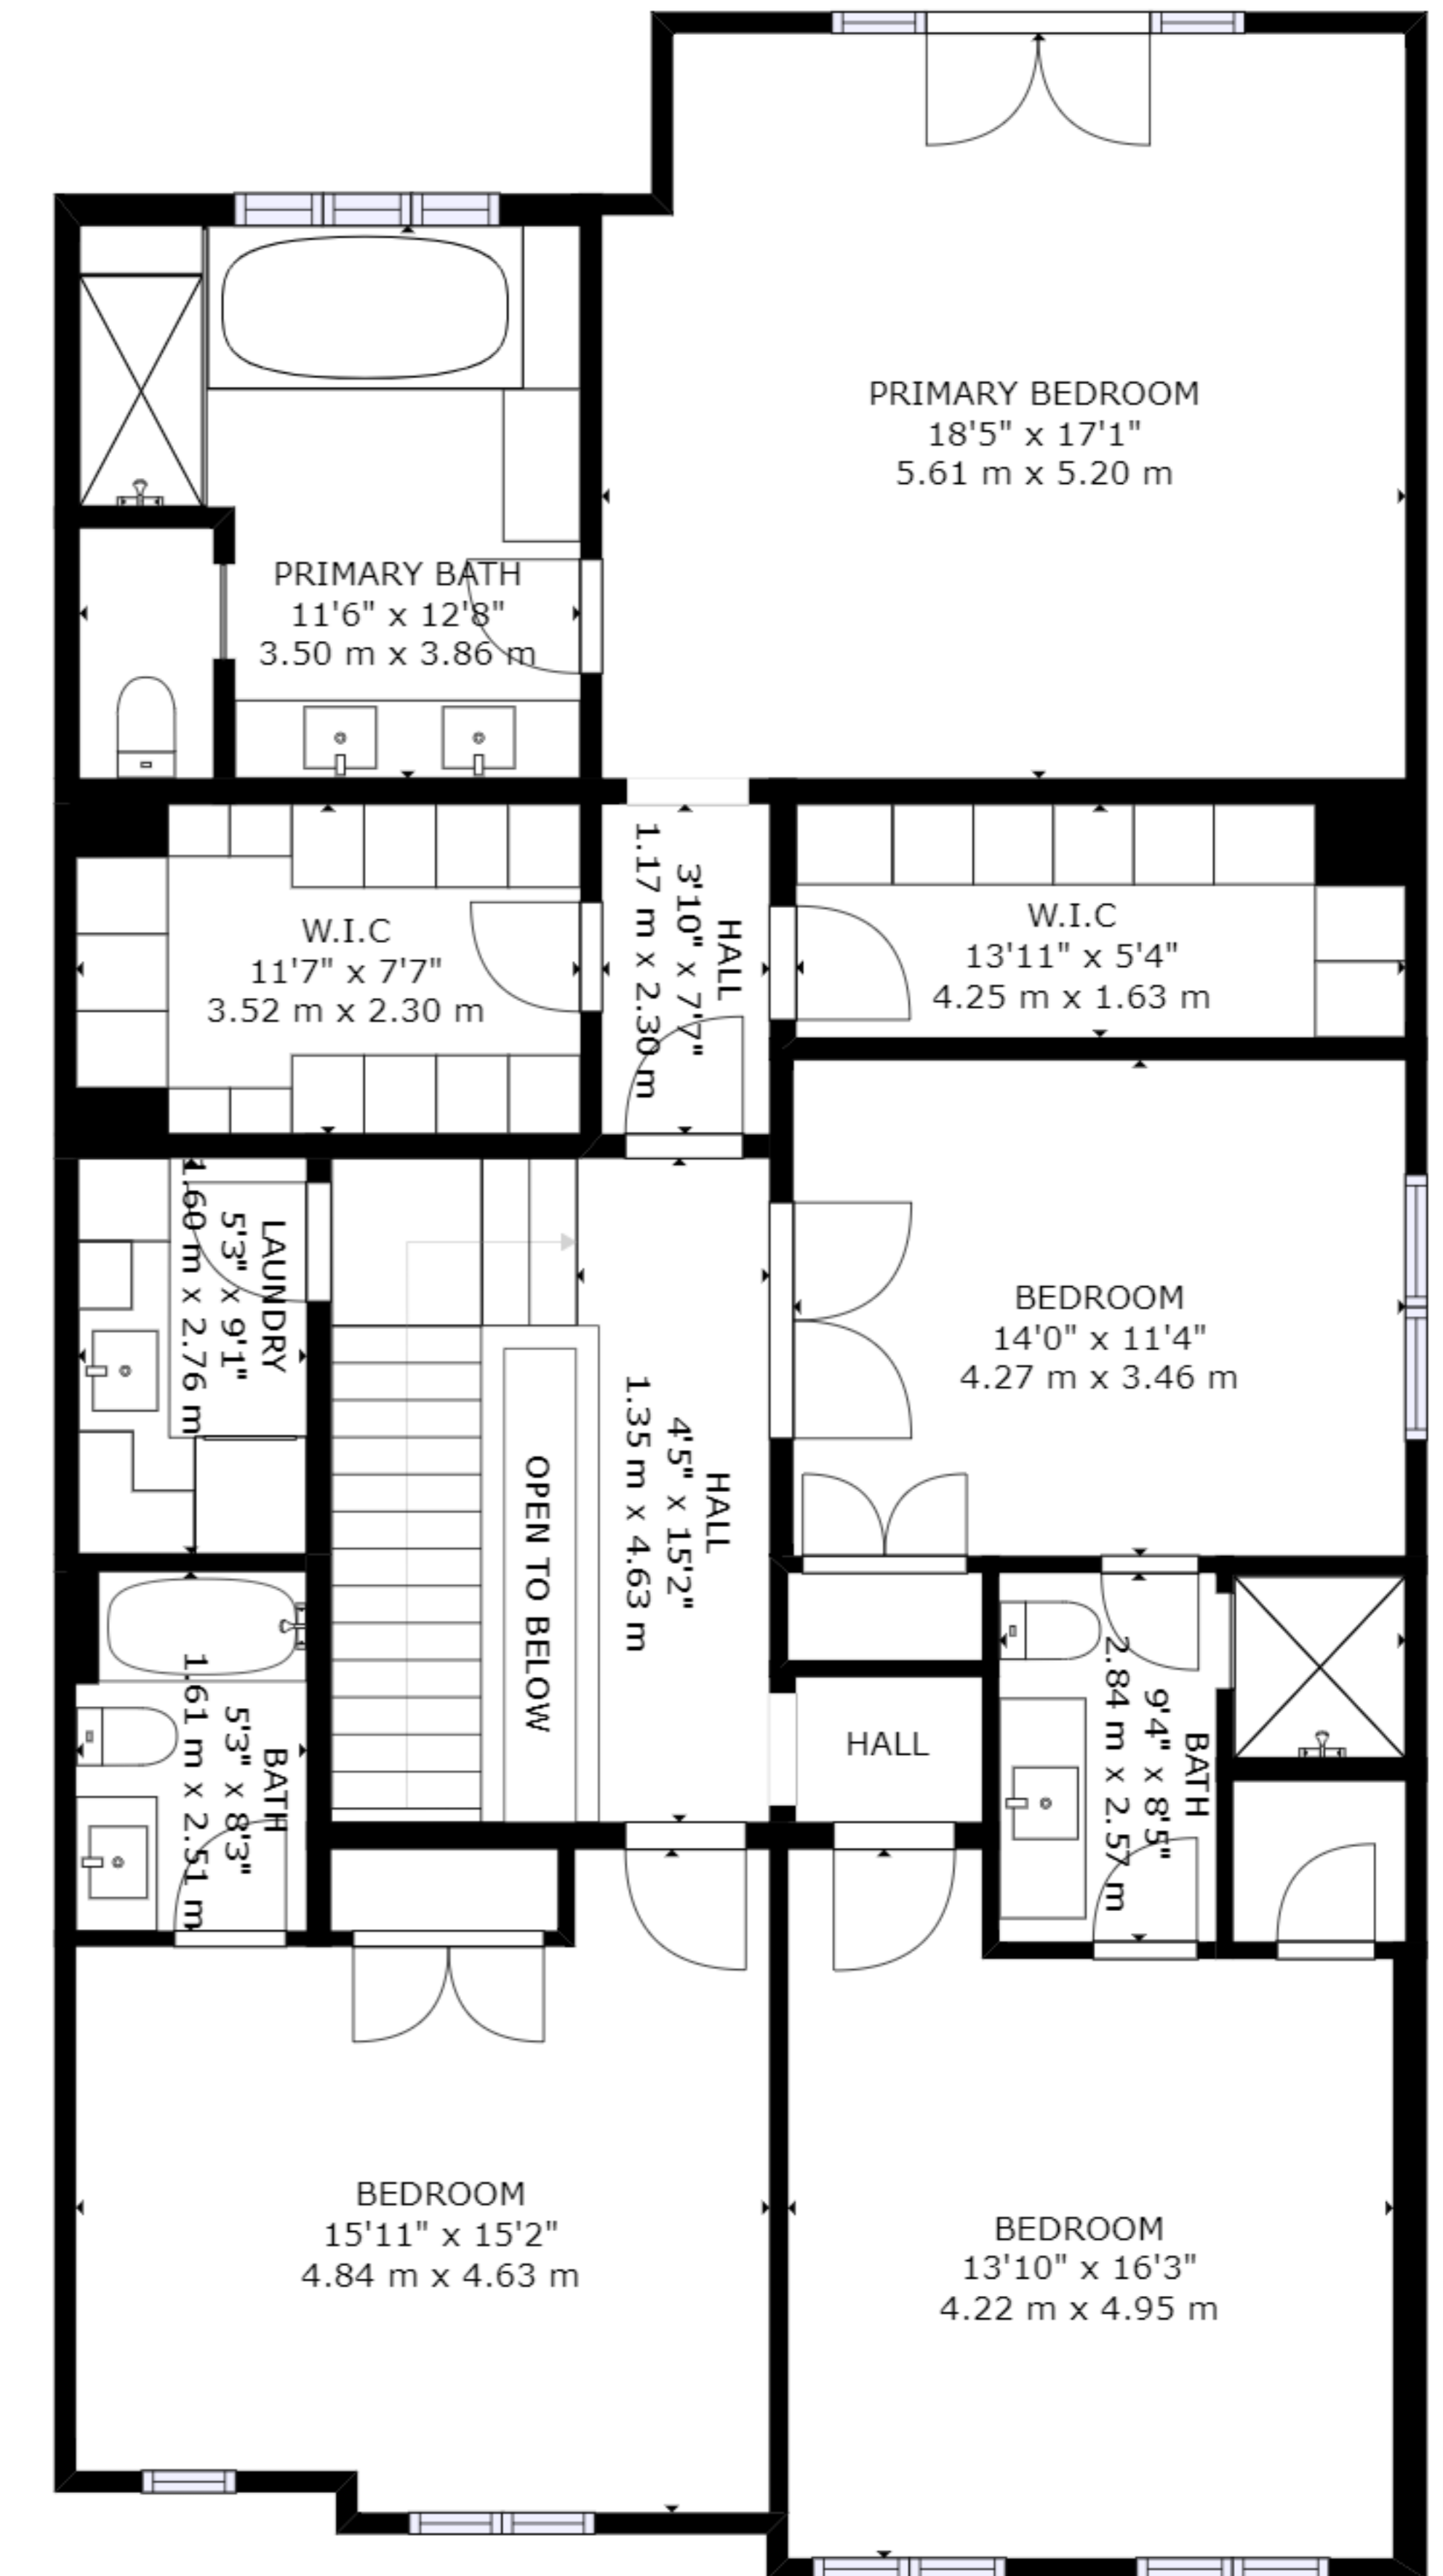

FLOOR 1

FLOOR 2

FLOOR 3

GROSS INTERNAL AREA
 FLOOR 1: 649 sq. ft, 60 m², FLOOR 2: 1666 sq. ft, 155 m²
 FLOOR 3: 1654 sq. ft, 154 m², EXCLUDED AREAS:
 GARAGE: 1511 sq. ft, 140 m²
 TOTAL: 3969 sq. ft, 369 m²
 SIZES AND DIMENSIONS ARE APPROXIMATE, ACTUAL MAY VARY.